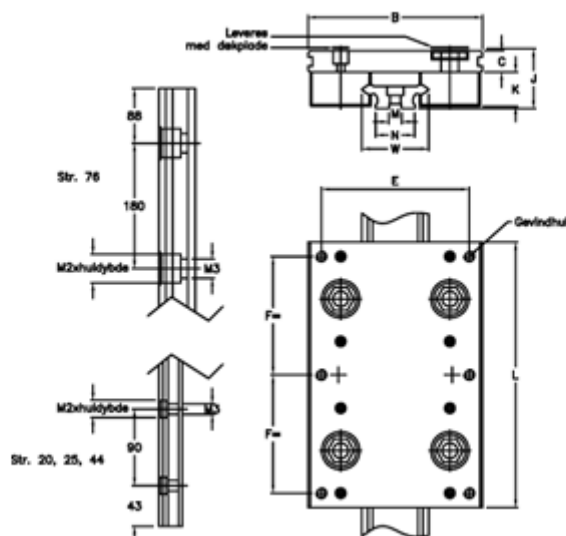

Article number: 056512521436

Description: Hepco Simple Select 25 2-1436

Measures

B = 80	M = 6x2,5
C = 11.5	M1 = 5.5
E = 65	M2 = 10x5,1
F = 60	N = 15.4
G = 6xM6	Size = 25
J = 30.70	W = 25
K = 18.0	
L = 135	